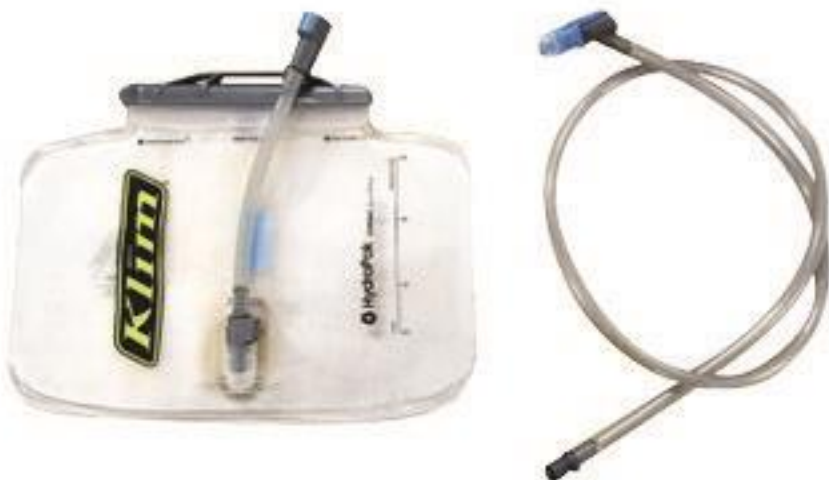

\$35.99 USD | \$45.95 CAD | €40.00 EUR

3199-002-000-000

HYDRAPAK 2.0L COMPACT SHAPE-LOC RESERVOIR 48"

\$34.99 USD | \$49.95 CAD | €40.00 EUR

3160-000-000-000

GORE-TEX FABRIC PATCHES

\$6.99 USD | \$9.95 CAD | €10.00 EUR