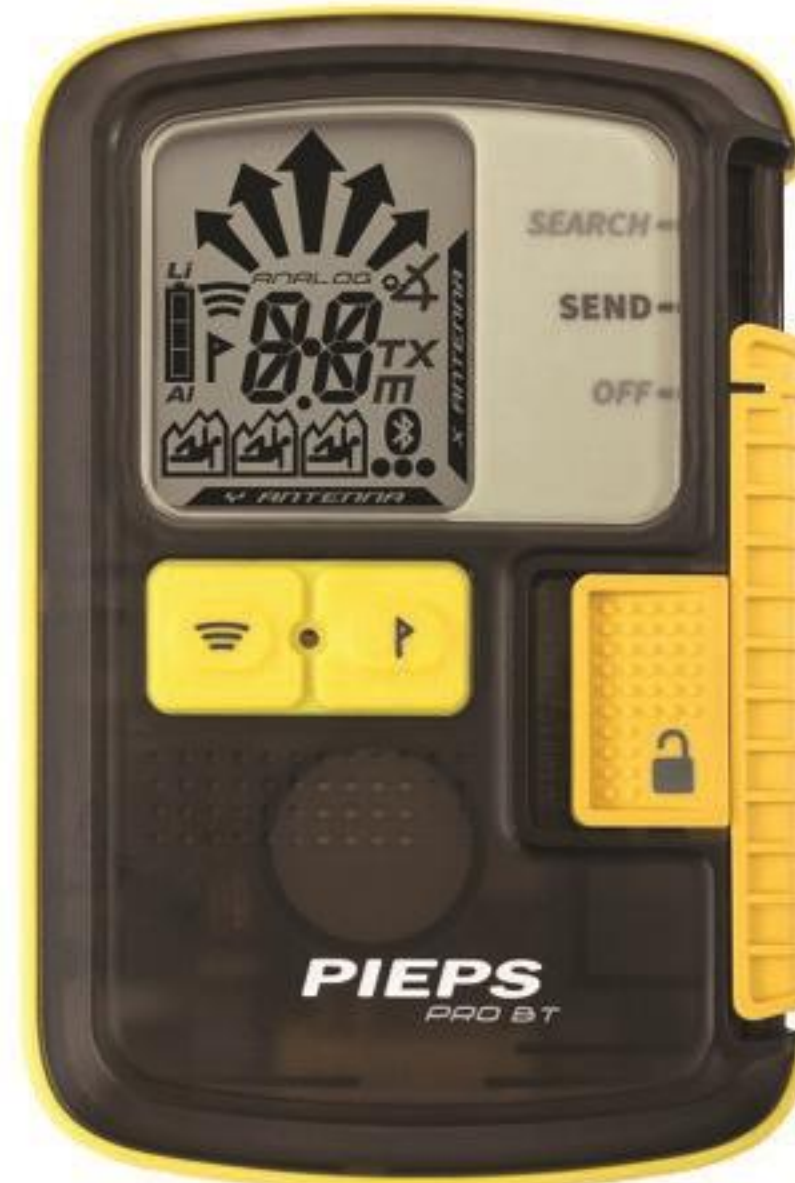

BLACK
3144-001-000-000