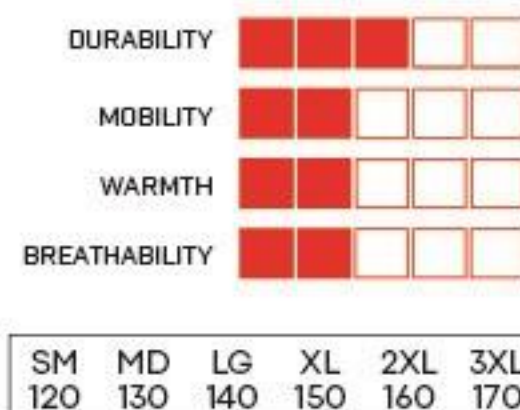

ELECTRIC BLUE LEMONADE - BLACK
4040-004-XXX-211
SM - 3XL

HI-VIS - ASPHALT
4040-004-XXX-502
SM - 3XL

STRIKE ORANGE - ASPHALT
4040-004-XXX-401
SM - 3XL