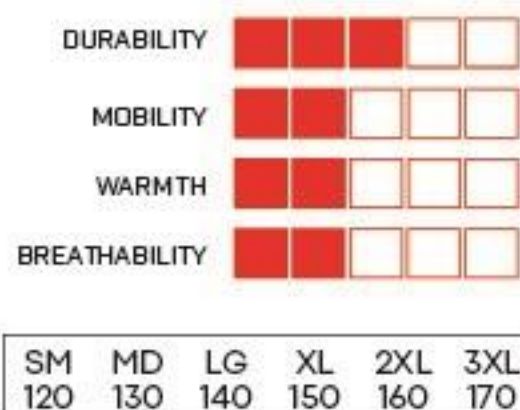

REDESIGNED KOMPOUND JACKET

$469.99 USD | $649.95 CAD | €530.00 EUR

3XL - $499.99 USD | $689.95 CAD | €560.00 EUR

We redesigned the Kompond Jacket for riding fully pinned on the trails, then getting deep into backcountry powder. The 3-in-1 construction provides a waterproof, more vented GORE-TEX shell and a warmer puffy insulated liner, all wearable separately or together, to fine-tune your gear and conquer the conditions no matter what.

- GORE-TEX PERFORMANCE SHELL
- GUARANTEED TO KEEP YOU DRY®
- WEARABLE REMOVABLE LINER: 600-FILL-POWER 3M™ THINSULATE™ FEATHERLESS INSULATION
- 3M™ SCOTCHLITE™ REFLECTIVE MATERIAL
- 2 FULL PIT VENTS
- 8 TOTAL POCKETS
- ADJUSTABLE CUFFS, COLLAR, BOTTOM HEM
- ADJUSTABLE REMOVABLE HOOD
- 3-IN-1 JACKET INCLUDING REMOVABLE PUFFY JACKET LINER

HIGH RISK RED - ASPHALT
4016-001-XXX-106
SM - 3XL

BLACK - ASPHALT
4016-001-XXX-005
SM - 3XL

ASPHALT - HI-VIS
4016-001-XXX-605
SM - 3XL

DRESS BLUES - WHITE
4016-001-XXX-213
SM - 3XL

REDESIGNED INSTINCT JACKET

$369.99 USD | $499.95 CAD | €420.00 EUR

3XL - $399.99 USD | $539.95 CAD | €450.00 EUR

Fully redesigned for the modern crossover rider, the Instinct Jacket dominates wide open trails and backcountry powder. With lightweight integrated insulation, vents to cool you down and more streamlined construction, the Instinct handles on- and off-trail riding with ease.

- GORE-TEX PERFORMANCE SHELL
- GUARANTEED TO KEEP YOU DRY®
- 3M™ THINSULATE™ INSULATION - BODY & SLEEVES 140G, HOOD & COLLAR 100G
- 3M™ SCOTCHLITE™ REFLECTIVE MATERIAL
- 2 SIDE VENTS
- 3 TOTAL POCKETS
- ADJUSTABLE COLLAR, CUFFS, BOTTOM HEM
- ADJUSTABLE REMOVABLE HOOD

BLACK - METALLIC GOLD
4040-004-XXX-008
SM - 3XL

ELECTRIC BLUE LEMONADE - BLACK
4040-004-XXX-211
SM - 3XL

HI-VIS - ASPHALT
4040-004-XXX-502
SM - 3XL