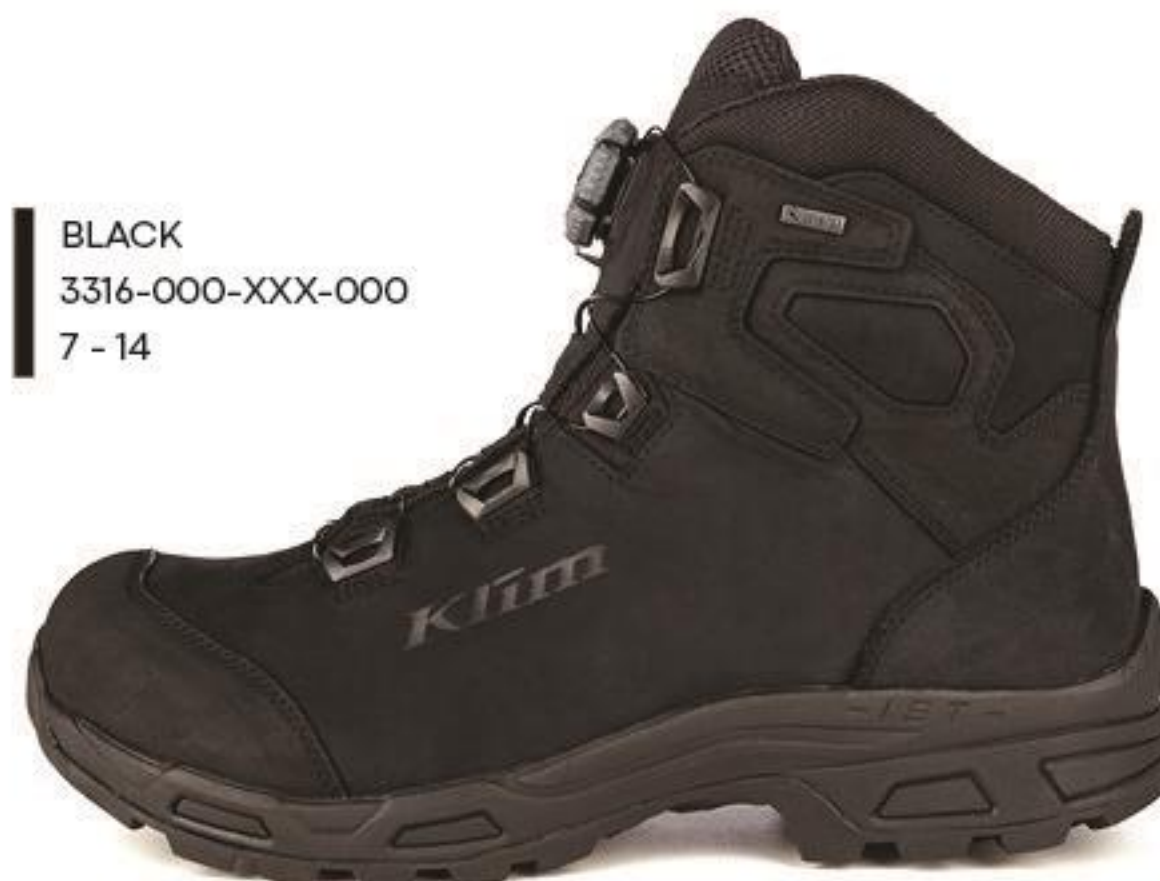

NEW RANGE GTX BOOT

$249.99 USD | $339.95 CAD | €280.00 EUR

The Range GTX Boot is an all-winter hiker with the support and comfort needed to keep you going through the coldest conditions. An ultra-grippy sole keeps you from looking foolish in snowy winter parking lots, while waterproof construction and warm insulation protect you from the elements.

- GORE-TEX
- GUARANTEED TO KEEP YOU DRY®
- 200G 3M™ THINSULATE™ INSULATION
- FULL-HEIGHT OVER-ANKLE BOOT
- LEATHER MAIN UPPER MATERIAL
- BOA® FIT SYSTEM FOR FAST PRECISION FIT
- SEQUENCE LACING DISTRIBUTES TENSION
- OPEN LACING SYSTEM SHEDS ICE AND DEBRIS
- HYPERGRIP® OUTSOLE W/ ICELOCK™ TECHNOLOGY
- HYPERGRIP® MIDSOLE W/ INDEPENDENT SUSPENSION TECHNOLOGY ABSORBS ROUGH SURFACES
- DURABLE MIDSOLE WITH WALKING COMFORT
- NESTFIT® ANATOMICALLY OPTIMIZED FOOTBED TECHNOLOGY
- HALF-SIZE INSERT FOR OPTIMAL FIT
- BREATHABLE, MOISTURE-WICKING LINER
- REINFORCED SCRATCH RUBBER TOE
- GORE-TEX PROTECTS INSULATION FROM WATER
- ENTRY ASSIST PULL TAB

BLACK
3316-000-XXX-000
7 - 14

7	8	9	10	11	12	13	14
007	008	009	010	011	012	013	014