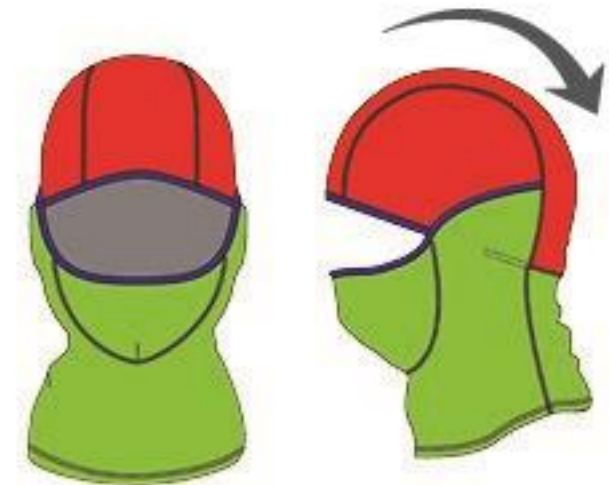

- DRI-RELEASE POLYESTER/WOOL/ELASTIC
- MICROFLEX POLYESTER/FLEECE/ELASTIC
- ELASTIC BINDING
- HINGE TOP

- UNDER-THE-COLLAR
- HINGED