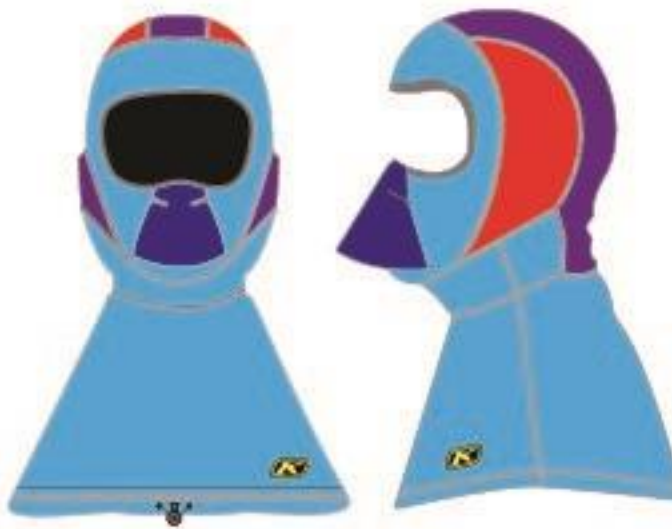

- GORE® WINDSTOPPER®
- COOLMAX®
- 4-WAY STRETCH LYCRA
- NEOPRENE

- OVER-THE-COLLAR
- BREATH DEFLECTOR
- GORE® WINDSTOPPER® IN NECK AND HEAD
- NON-HINGED