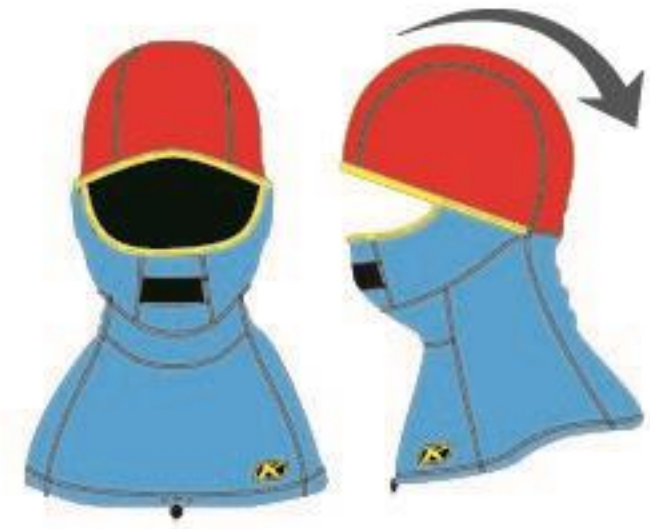

- OVER-THE-COLLAR
- BREATH DEFLECTOR
- GORE® WINDSTOPPER® IN NECK AND HEAD
- NON-HINGED

ROGUE BALACLAVA

\$49.99 USD | \$69.95 CAD | €55.00 EUR

BLACK
3091-000-000-000
ONE SIZE FITS ALL

- GORE® WINDSTOPPER®
- COOLMAX®
- STRETCH BINDING
- HINGE TOP